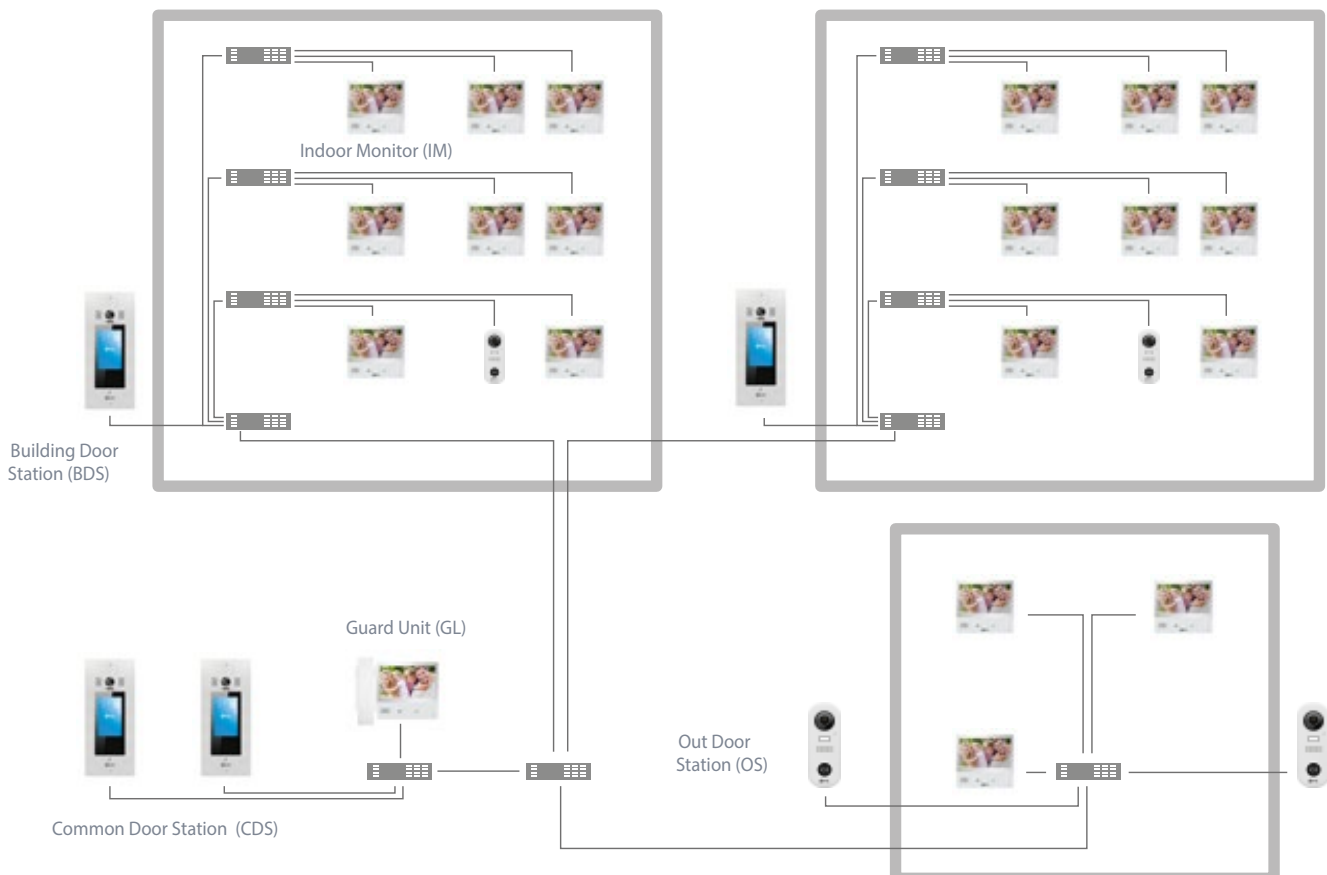

VSP 7081IP

IP GUARD UNIT

Monitor screen: 7" digital TFT
Display resolution: 800*480
Wire type: Red LAN Cat-5e or Cat-6
LAN Interface: 10/100 Ethernet (RJ-45)
Power source: PoE (IEEE 802.3af Class 0)
Dimension: 193(H)×235(W)×55(D)mm
Operating temperature: -10°C / +50°C
Wiring distance: 100 mts
Hands-free
OSD Menu
Volume selector
Easy installation
Door lock control
Ultra slim / wall mount or desk
Intercom function
Brightness and Contrast
Ringtone selection
Call log
Divert Calls to SmartPhone
IP camera display

VSP 7098IP

DOOR STATION

Weather resistant
 Wire type: Red LAN Cat-5e or Cat-6
 LAN Interface: 10/100 Ethernet (RJ-45)
 Power source: PoE (IEEE 802.3af Class 0)
 Screen: Touch TFT (5mm tempered glass)
 Display resolution: 800*480
 Access by Password and RFID Card
 Dimension: 281 x 110 x 44 mm
 Operating temperature: -10° C / +50° C
 List of Departments on screen
 Door opening time configuration
 Surface Mount
 Connection with: Locks and EM Locks
 Wiring distance: 100 mts
 Material: Stainless steel front panel
 Anti-Fingerprint Display
 Protection: IP 65

CAMERA

Sensor: 1/3.7"
 ISP with 77dB WDR
 170° Wide Angle 720p Fisheye Camera
 Minimum lighting: 5 Lux
 Night Illumination: Built-in infrared illuminators

VSP 7001IP

DOOR STATION 1 BUTTON

Weather resistant
 Wire type: Red LAN Cat-5e or Cat-6
 LAN Interface: 10/ 100 Ethernet (RJ-45)
 Power source: PoE (IEEE 802.3af Class 0)
 Dimension: 179 x 94 x 42 mm
 Operating temperature: -10° C / +50° C
 Surface Mount
 Connection with: Locks and EM Locks
 Wiring distance: 100 mts
 Material: Aluminum Case
 Protection: IP 65

CAMERA

Sensor: 1/3.7"
 ISP with 77dB WDR
 170° Wide Angle 720p Fisheye Camera
 Minimum lighting: 5 Lux
 Night Illumination: Built-in infrared illuminators

BPS 710

POWER SUPPLY

Power source: 110VAC / 220VAC
 Output Voltage: 24VDC / 1.5A
 Overcharge and overvoltage protection
 Operating temperature: -10° C / +50° C
 DIN Rail Mount
 Used to power monitor with WiFi connection